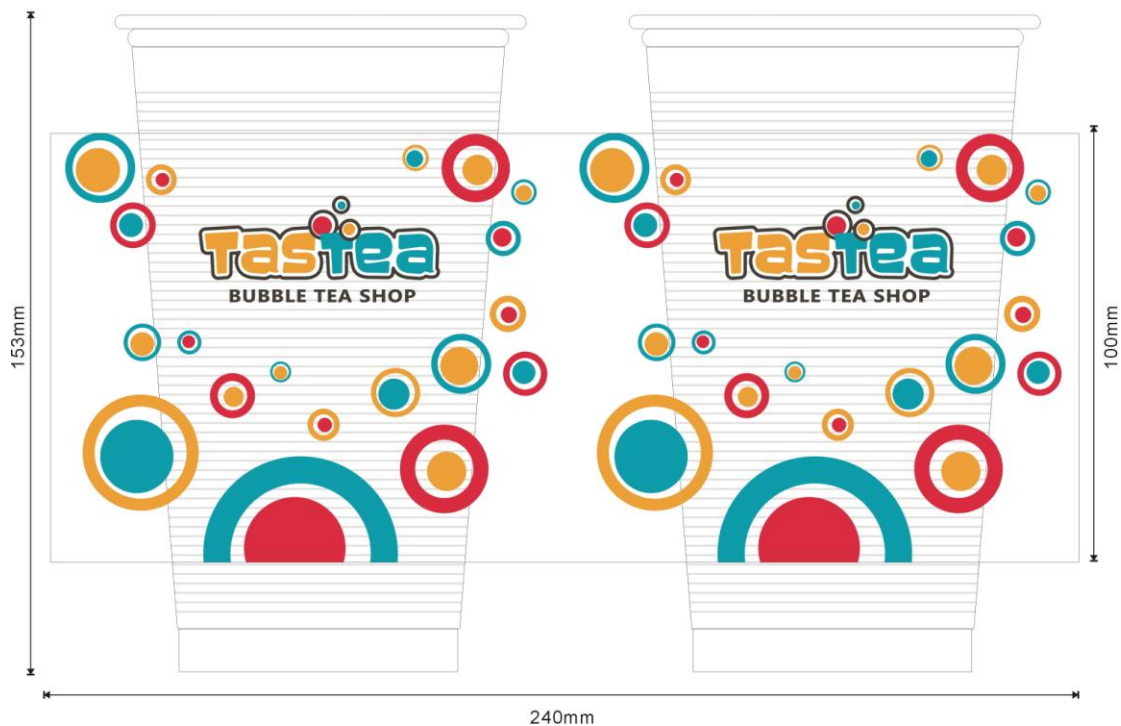

Cup Design Information:

The central of the cup is allowable printing zone, we will the size to match the allowable printing Area. By giving us the file: *.ai or *.jpg Our designer will do all the work for you. 360ml and 500ml can use same plate; 700ml use a different plate.

Private logo printing cup note:

Normal lead time: 2 – 3 weeks upon receipt of payment.

Color: 1-4 color. Printing fee is calculated by the number of color and cup type.

1 color 1 plate

Quality of the Cup: The most stable of the market. (We suggest don't buy low quality cups to avoid its leaking problems)

Plastic Cup: MOQ :30ctn per size

700AO PANTONE 137 C PANTONE 192 C PANTONE 3135 C PANTONE Black C