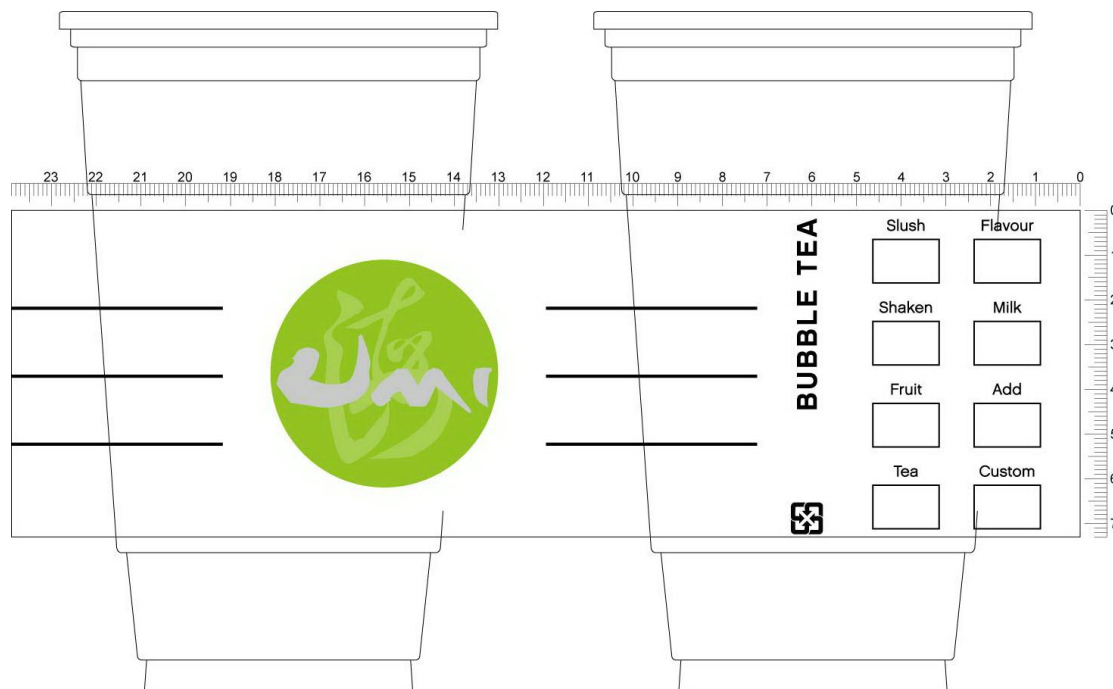

(Thinker PET Cup, ex. Starbuk). MOQ: 50 per size

(大規格)榮錦 HTB24oz-umi 2012.09.14 K 368U white