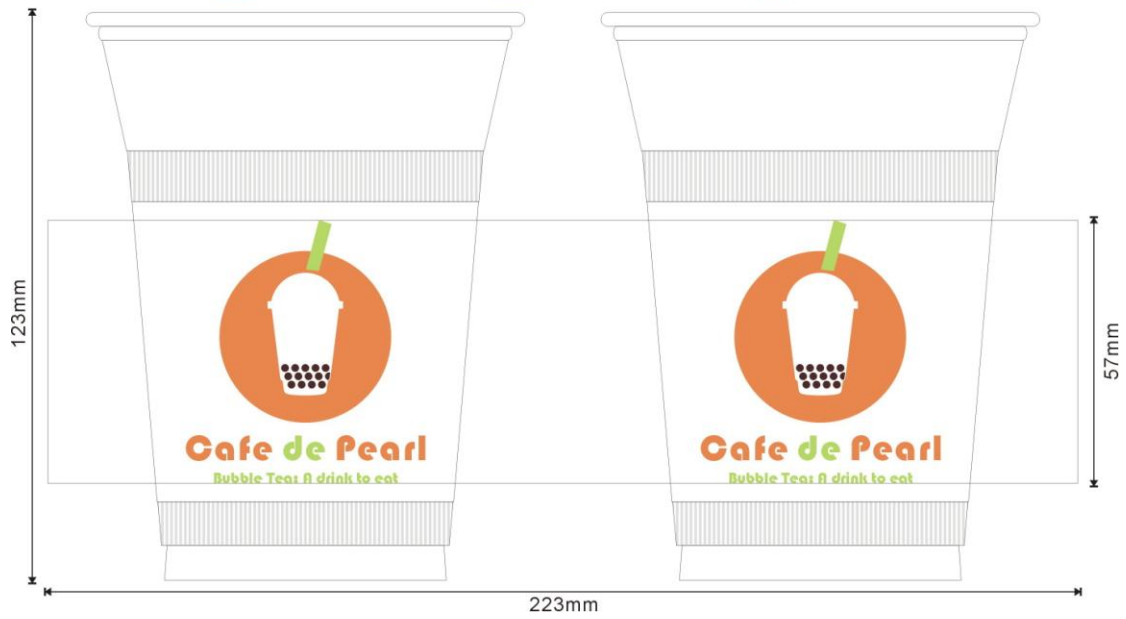

Cup Design Information:

The central of the cup is allowable printing zone, we will the size to match the allowable printing Area. By giving us the file: *.ai or *.jpg Our designer will do all the work for you. 360ml and 500ml can use same plate; 700ml use a different plate.

Private logo printing cup note:

Normal lead time: 2 – 3 weeks upon receipt of payment.

Color: 1-4 color. Printing fee is calculated by the number of color and cup type.

1 color 1 plate

Quality of the Cup: The most stable of the market. (We suggest don't buy low quality cups to avoid its leaking problems)

Plastic Cup: MOQ :30ctn per size

700AO PANTONE 137 C PANTONE 192 C PANTONE 3135 C PANTONE Black C

Y-360HU ■ Y100 ■ M100 ■ C100 ■ K100

Y-500 ■ PANTONE 1575 C ■ PANTONE 374 C ■ PANTONE 4975 C

PP500S ■ 透明 ■ 白色 ■ PANTONE Red 032 C ■ PANTONE 1807 C ■ 黑色

Paper Cup: 24 oZ MOQ: 30case

12 OZ paper Cup

請仔細查對顏色色票!!

MOO CAFE H12oz(90)-8mm 熱飲單層杯 2010.12.06

<ul style="list-style-type: none"> ● 為雙方權益請詳細核對稿面內容，確認後簽字回傳，以此稿為主，確認後量產若有誤，請貴公司自行負責。 ● 打樣顏色±值為10%，此稿僅供校稿，實際顏色請參照色票標示。 ● 所有油性(大豆油墨)印刷均會有味道，只是有輕或重，若貴公司堅持滿版印刷則必須接受味道產生，請勿有異議。 ● 稿件版面內容若有涉及版權問題一概與本公司無關。 	<p>請簽全名、日期</p>
-------------------------------------------------------------------------------------------------------------------------------------------------------------------------------------------------------------------------------------------------	----------------