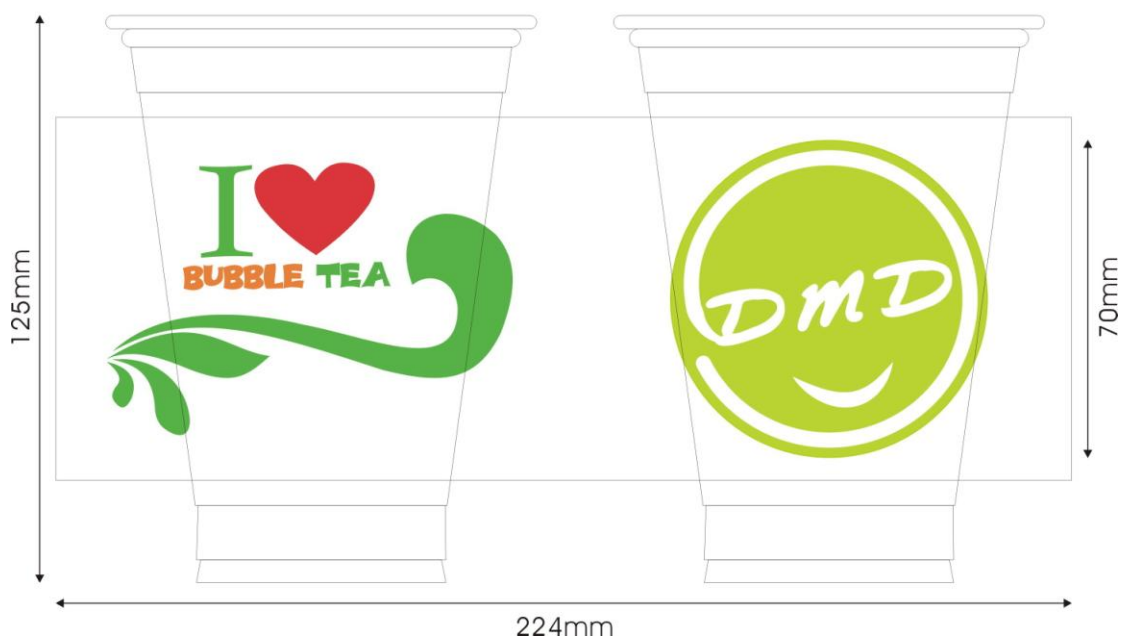

Cup Design Information:

The central of the cup is allowable printing zone, we will the size to match the allowable printing Area. By giving us the file: *.ai or *.jpg Our designer will do all the work for you. 360ml and 500ml can use same plate; 700ml use a different plate.

Private logo printing cup note:

Normal lead time: 2 – 3 weeks upon receipt of payment.

Color: 1-4 color. Printing fee is calculated by the number of color and cup type.

1 color 1 plate

Quality of the Cup: The most stable of the market. (We suggest don't buy low quality cups to avoid its leaking problems)

Y-700 ■ Y100 ■ M100 ■ C100 ■ K100

(Thinker PET Cup, ex. Starbuk). MOQ: 50 per size

(大規格)榮錦 HTB24oz-umi 2012.09.14 K 368U white

PP500S ■ PANTONE 804 U 2X ■ PANTONE 185 U 2X ■ PANTONE 382 C ■ PANTONE 375 U 2X