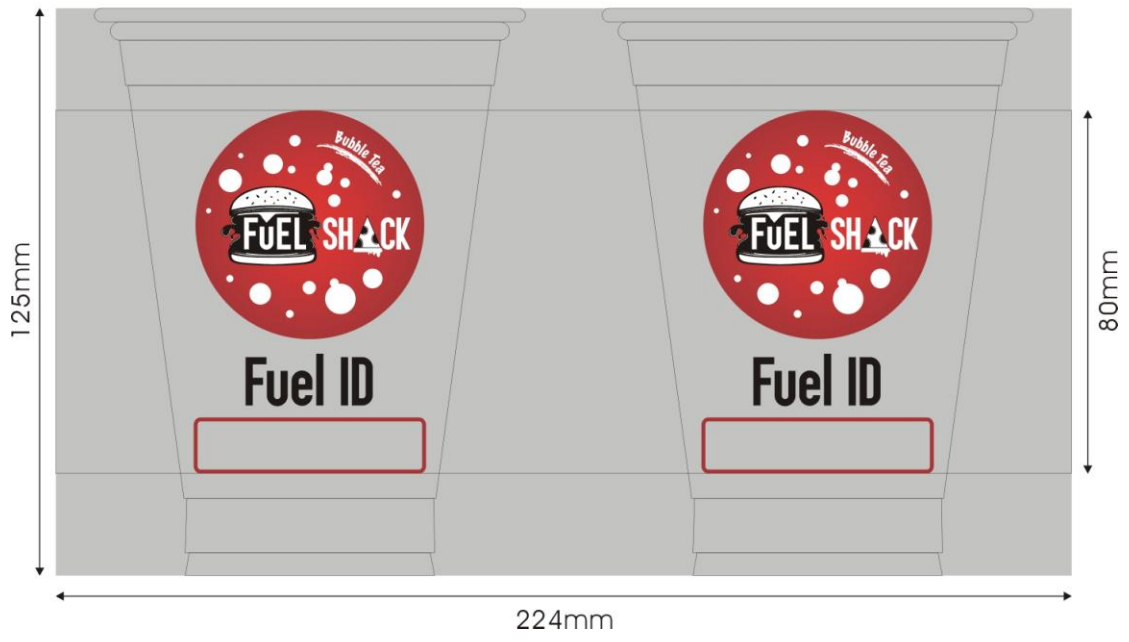

Cup Design Information:

The central of the cup is allowable printing zone, we will the size to match the allowable printing Area. By giving us the file: *.ai or *.jpg Our designer will do all the work for you. 360ml and 500ml can use same plate; 700ml use a different plate.

Plastic Cup: MOQ :30ctn per size

700AO PANTONE 137 C PANTONE 192 C PANTONE 3135 C PANTONE Black C

Y-360HU ■ Y100 ■ M100 ■ C100 ■ K100

Y-500 ■ PANTONE 1575 C ■ PANTONE 374 C ■ PANTONE 4975 C

PP500S ■ 透明 ■ 白色 ■ PANTONE Red 032 C ■ PANTONE 1807 C ■ 黑色