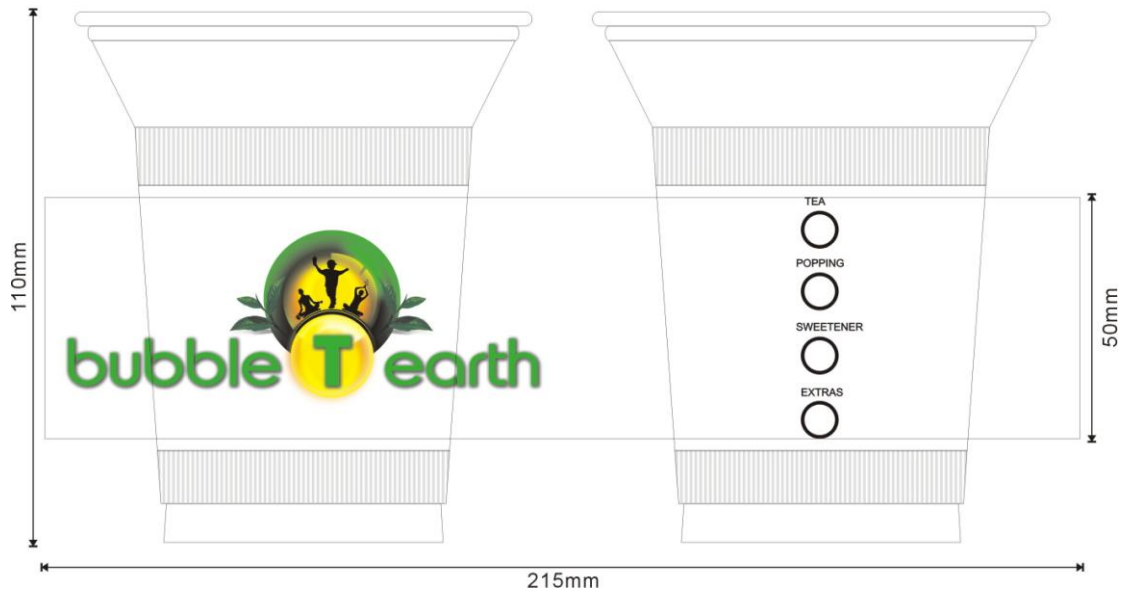

Cup Design Information:

The central of the cup is allowable printing zone, we will the size to match the allowable printing Area. By giving us the file: *.ai or *.jpg Our designer will do all the work for you. 360ml and 500ml can use same plate; 700ml use a different plate.

Private logo printing cup note:

Normal lead time: 2 – 3 weeks upon receipt of payment.

Color: 1-4 color. Printing fee is calculated by the number of color and cup type.

1 color 1 plate

Quality of the Cup: The most stable of the market. (We suggest don't buy low quality cups to avoid its leaking problems)

Plastic Cup: MOQ :30ctn per size

700AO PANTONE 137 C PANTONE 192 C PANTONE 3135 C PANTONE Black C

Y-360HU ■ Y100 ■ M100 ■ C100 ■ K100

Y-500 ■ PANTONE 1575 C ■ PANTONE 374 C ■ PANTONE 4975 C

PP500S ■ 透明 ■ 白色 ■ PANTONE Red 032 C ■ PANTONE 1807 C ■ 黑色